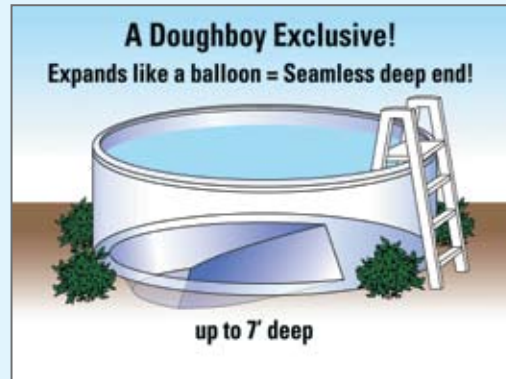

A Size For Any Backyard

An excellent assortment of pool sizes to perfectly match your backyard.

12' • 16' • 18' • 21' • 24' • 28'
20' x 12' • 24' x 12' • 28' x 12' • 32' x 12' • 24' x 16'
28' x 16' • 32' x 16' • 34' x 18' • 38' x 18' • 41' x 21'

By special order: 40' x 16' and 44' x 12'

Important: Misuse of your pool may result in crippling injury and/or other dangers to life and health. Do not dive or jump. Do not use slides, diving boards, or any other platform or object which can be used for improper pool entry. Use only an above-ground swimming pool ladder to enter or exit your pool. It is your responsibility to secure your pool against unauthorized, unsupervised or unintentional entry.

Change of Design: Doughboy Recreational expressly reserves the right to change or modify the design and construction of any product in due course of our manufacturing without incurring any obligation or liability to furnish or install such changes or modifications on products previously or subsequently sold.

Doughboy Recreational is in no way affiliated with any professional pool installer. If you have the pool installed by others, please supervise to be sure they comply with proper installation techniques as shown.

Visit our website at www.doughboy-pools.com

Doughboy Recreational • 315 N Sebastian • West Helena, AR 72390 • 866-DOUGHBOY