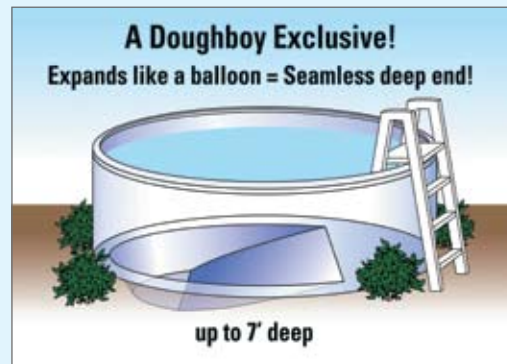

A Size For Any Backyard

An excellent assortment of pool sizes to perfectly match your backyard.

Round

12' • 16'
18' • 21'
24' • 28'

Oval

20' x 12' • 24' x 12' • 28' x 12'
24' x 16' • 28' x 16' • 32' x 16'
34' x 18' • 38' x 18' • 41' x 21'

Important: Misuse of your pool may result in crippling injury and/or other dangers to life and health. Do not dive or jump. Do not use slides, diving boards, or any other platform or object which can be used for improper pool entry. Use only an above-ground swimming pool ladder to enter or exit your pool. It is your responsibility to secure your pool against unauthorized, unsupervised or unintentional entry.

Change of Design: Doughboy Recreational expressly reserves the right to change or modify the design and construction of any product in due course of our manufacturing without incurring any obligation or liability to furnish or install such changes or modifications on products previously or subsequently sold.

Doughboy Recreational is in no way affiliated with any professional pool installer. If you have the pool installed by others, please supervise to be sure they comply with proper installation techniques as shown.

Visit our website at www.doughboy-pools.com

Doughboy Recreational • 315 N Sebastian • West Helena, AR 72390 • 866-DOUGHBOY