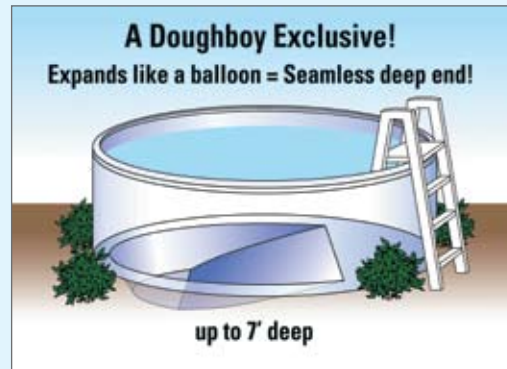

A Size For Any Backyard

An excellent assortment of pool sizes to perfectly match your backyard.

12' • 16' • 18' • 21' • 24' • 28' • 32'
20' x 12' • 24' x 12' • 28' x 12' • 32' x 12' • 24' x 16'
28' x 16' • 32' x 16' • 34' x 18' • 38' x 18' • 41' x 21'

By special order: 40' x 16' and 44' x 12'

Important: Misuse of your pool may result in crippling injury and/or other dangers to life and health. Do not dive or jump. Do not use slides, diving boards, or any other platform or object which can be used for improper pool entry. Use only an above-ground swimming pool ladder to enter or exit your pool. It is your responsibility to secure your pool against unauthorized, unsupervised or unintentional entry.

Change of Design: Doughboy Recreational expressly reserves the right to change or modify the design and construction of any product in due course of our manufacturing without incurring any obligation or liability to furnish or install such changes or modifications on products previously or subsequently sold.

Doughboy Recreational is in no way affiliated with any professional pool installer. If you have the pool installed by others, please supervise to be sure they comply with proper installation techniques as shown.

Visit our website at www.doughboy-pools.com

Doughboy Recreational • 315 N Sebastian • West Helena, AR 72390 • 866-DOUGHBOY