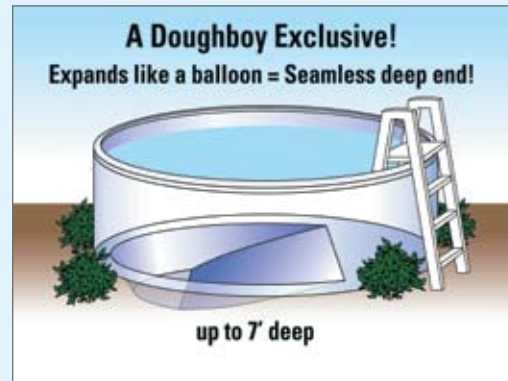

A Size For Any Backyard

An excellent assortment of pool sizes to perfectly match your backyard.

Round

12' • 16'
18' • 21'
24' • 28'

Oval

20' x 12' • 24' x 12'
24' x 16' • 28' x 16'
32' x 16' • 34' x 18'
38' x 18' • 41' x 21'

Important: Misuse of your pool may result in crippling injury and/or other dangers to life and health. Do not dive or jump. Do not use slides, diving boards, or any other platform or object which can be used for improper pool entry. Use only an above-ground swimming pool ladder to enter or exit your pool. It is your responsibility to secure your pool against unauthorized, unsupervised or unintentional entry.

Change of Design: Doughboy Recreational expressly reserves the right to change or modify the design and construction of any product in due course of our manufacturing without incurring any obligation or liability to furnish or install such changes or modifications on products previously or subsequently sold.

Doughboy Recreational is in no way affiliated with any professional pool installer. If you have the pool installed by others, please supervise to be sure they comply with proper installation techniques as shown.

Visit our website at www.doughboy-pools.com

Doughboy Recreational • 315 N Sebastian • West Helena, AR 72390 • 866-DOUGHBOY